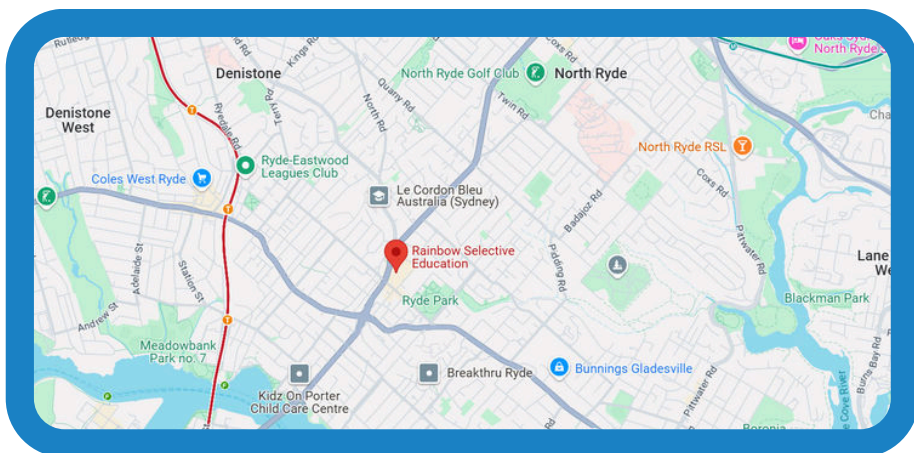

SSA Venue Guide

Ryde Campus

Rainbow Academy, Top Ryde Shopping Centre, Level 1, Ryde

Public Transport

There are plenty of buses from both directions on Victoria Road and via Top Ryde, and lots of trains that go through West Ryde, both of which are just a short walk away!

Parking

There is plenty of free parking within the Top Ryde Shopping Centre - the best parking is either above Coles or below Kmart!

Start

Finish

- Rainbow Academy is located on Lvl 1 on the southern side of the centre near the escalators. If near Coles, walk to the other side of the centre.
- Please arrive around **10 minutes** prior to class to ensure that classes can start on schedule.

- Students are to be picked up from the **same location** as where they were dropped off.
- If you are running late for whatever reason, please let us know as soon as possible!

Speaking Schools
AUSTRALASIA